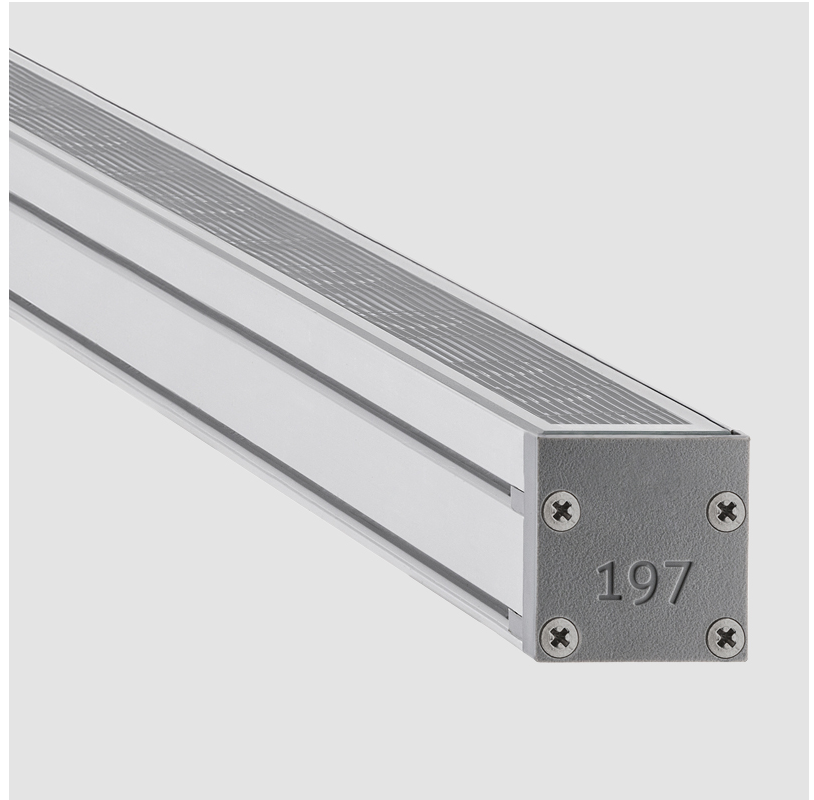

SLASH 30 RECESSED

E12I0054- -

base number   Color   Lens
Temperature   Options

1. To build a product code in our configurator select the specify button on the base model # product page
2. To build a manual product code on this datasheet choose from the options listed below in blue font and add the suffix to the base model #

GENERAL

Series: Slash 30
Brand: Unonovesette
Division: Exterior
Mounting Type: Recessed
Mounting Location: In-Ground
Subcategory: Wallwash

PHYSICAL

Shape: Rectangle
Length (mm): 1139
Length (in): 44 ¹³/₁₆
Width (mm): 30
Width (in): 1 ³/₁₆
Height (mm): 53.5
Height (in): 2 ¹/₈
Light Distribution: Adjustable / Direct
Diffuser: Extra clear tempered 6mm
Fixture Finish: ANA
Fixture Material: Extruded Aluminum
Cable Details: IP68 30cm Cable with Easy Lock system

ELECTRICAL

Lamp Type: LED
Input Wattage (W): 30.5
Total Output Wattage (W): 23.88
Dimming: Non-Dimmable
Driver Included: No
Driver Location: Remote
Driver Type: Constant Voltage - Universal
Driver Class: Class 2
Input Voltage (V): 120 - 277
Output Voltage (V): 24
Upon Request: Phase Dimming (120Vac only) / 0-10V Dimming

LED

Color Temperature (°K): 2200 / 2700 / 3000 / 4000
Max. Delivered Lumen (lm): 2520 (3000K)
CRI: >90 CRI
Lamp Life (hrs): 100000

OPTICAL

Optic°: 12 / 21 / 31 / 46 / 13x36
Adjustability: Tilt ±20°

RATINGS AND CERTIFICATIONS

Certified By: Certified for North American Standards
IP rating: IP67
IK Rating: IK06