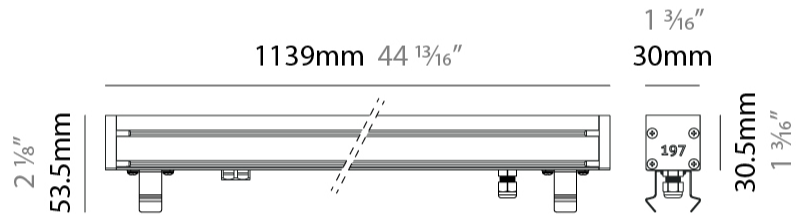

SLASH 30 RECESSED

E12I0054- -

base number   Color   Lens
Temperature   Options

1. To build a product code in our configurator select the specify button on the base model # product page
2. To build a manual product code on this datasheet choose from the options listed below in blue font and add the suffix to the base model #

GENERAL

Series: Slash 30
Brand: Unonovesette
Division: Exterior
Mounting Type: Recessed
Mounting Location: In-Ground
Subcategory: Wallwash

PHYSICAL

Shape: Rectangle
Length (mm): 1139
Length (in): 44 ¹³/₁₆
Width (mm): 30
Width (in): 1 ³/₁₆
Height (mm): 53.5
Height (in): 2 ¹/₈
Light Distribution: Adjustable / Direct
Diffuser: Extra clear tempered 6mm
Fixture Finish: ANA
Fixture Material: Extruded Aluminum
Cable Details: IP68 30cm Cable with Easy Lock system

ELECTRICAL

Lamp Type: LED
Input Wattage (W): 30.5
Total Output Wattage (W): 23.88
Dimming: Non-Dimmable
Driver Included: No
Driver Location: Remote
Driver Type: Constant Voltage - Universal
Driver Class: Class 2
Input Voltage (V): 120 - 277
Output Voltage (V): 24
Upon Request: Phase Dimming (120Vac only) / 0-10V Dimming

LED

Color Temperature (°K): 2200 / 2700 / 3000 / 4000
Max. Delivered Lumen (lm): 2520 (3000K)
CRI: >90 CRI
Lamp Life (hrs): 100000

OPTICAL

Optic°: 12 / 21 / 31 / 46 / 13x36
Adjustability: Tilt ±20°

RATINGS AND CERTIFICATIONS

Certified By: Certified for North American Standards
IP rating: IP67
IK Rating: IK06