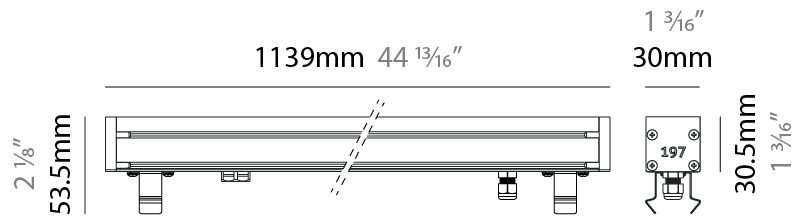

SLASH 30 RECESSED

E12I0062- _____ - _____

base number   Color   Lens
Temperature   Options

1. To build a product code in our configurator select the specify button on the base model # product page
2. To build a manual product code on this datasheet choose from the options listed below in blue font and add the suffix to the base model #

GENERAL

Series: Slash 30
Brand: Unonovesette
Division: Exterior
Mounting Type: Recessed
Mounting Location: In-Ground
Subcategory: Wallwash

PHYSICAL

Shape: Rectangle
Length (mm): 1139
Length (in): 44 ¹³/₁₆"
Width (mm): 30
Width (in): 1 ³/₁₆"
Height (mm): 53.5
Height (in): 2 ¹/₈"
Light Distribution: Adjustable / Direct
Diffuser: Extra clear tempered 6mm
Fixture Finish: ANA
Fixture Material: Extruded Aluminum
Cable Details: IP68 30cm Cable with Easy Lock system

ELECTRICAL

Lamp Type: LED
Input Wattage (W): 16.71
Total Output Wattage (W): 13.05
Dimming: 1-10V Dimming
Driver Included: No
Driver Location: Remote
Driver Type: Constant Voltage - Universal
Driver Class: Class 2
Housing: ENCP9
Input Voltage (V): 120 - 277
Output Voltage (V): 24
Upon Request: Phase Dimming (120Vac only)

LED

Color Temperature (°K): 2200 / 2700 / 3000 / 4000
Max. Delivered Lumen (lm): 1260 (3000K)
CRI: >90 CRI
Lamp Life (hrs): 100000

OPTICAL

Optic°: 12 / 21 / 31 / 46 / 13x36
Adjustability: Tilt ±20°

RATINGS AND CERTIFICATIONS

Certified By: Certified for North American Standards
IP rating: IP67
IK Rating: IK06